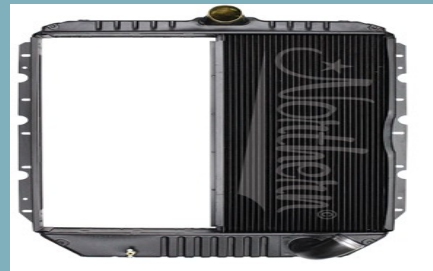

BLUE BIRD / INT'L RADIATOR - 31
x 12 3/4 x 1 9/16